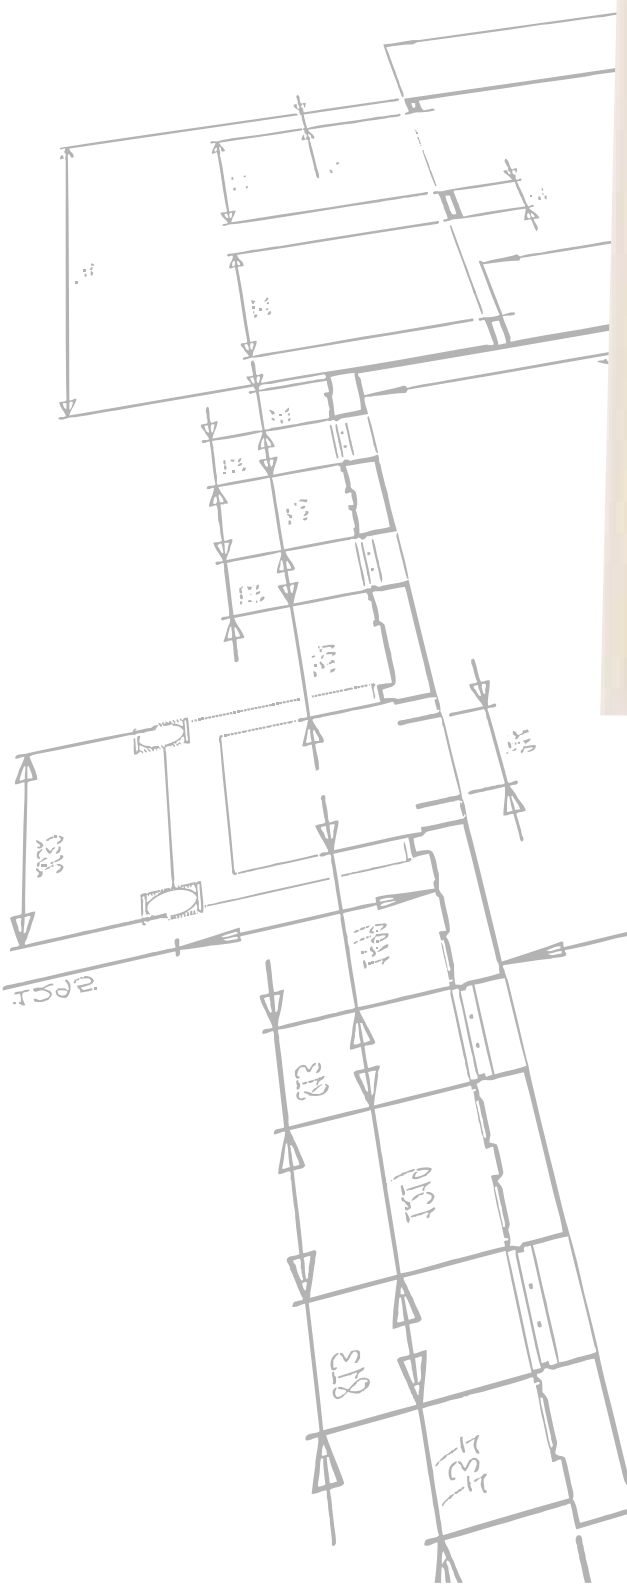

HACIENDA SAN MATEO

CONDOMINIO CAMPESTRE

Casas campestres

Sala de ventas: Calle 29 # 6-54 (Chia, Cundinamarca)

 884 9586 - 313 8885 999

 <http://mantiroldan.com/>

A woman with long dark hair, wearing a light blue long-sleeved top, is holding a baby. The baby is wearing a white sleeveless top and is looking towards the camera with its hand near its mouth. In the background, there is a white shelf with colorful toys, including a beanie ball toy and wooden blocks. The scene is lit with soft, warm light, possibly from a window on the left. A semi-transparent dark blue triangle is overlaid in the bottom left corner, containing the text.

Son casas de 2 pisos más altillo con un área total de 440 Mt² sin contar las áreas de BBQ. Estas casas se encuentran construidas en lotes independientes desde 500 Mt² con amplios jardines y casa adicional construida para sus mascotas.

1 Piso

2 Piso

ESLABORACION

2450

YANTZ

3 Piso

HACIENDA SAN MATEO

CONDOMINIO CAMPESTRE